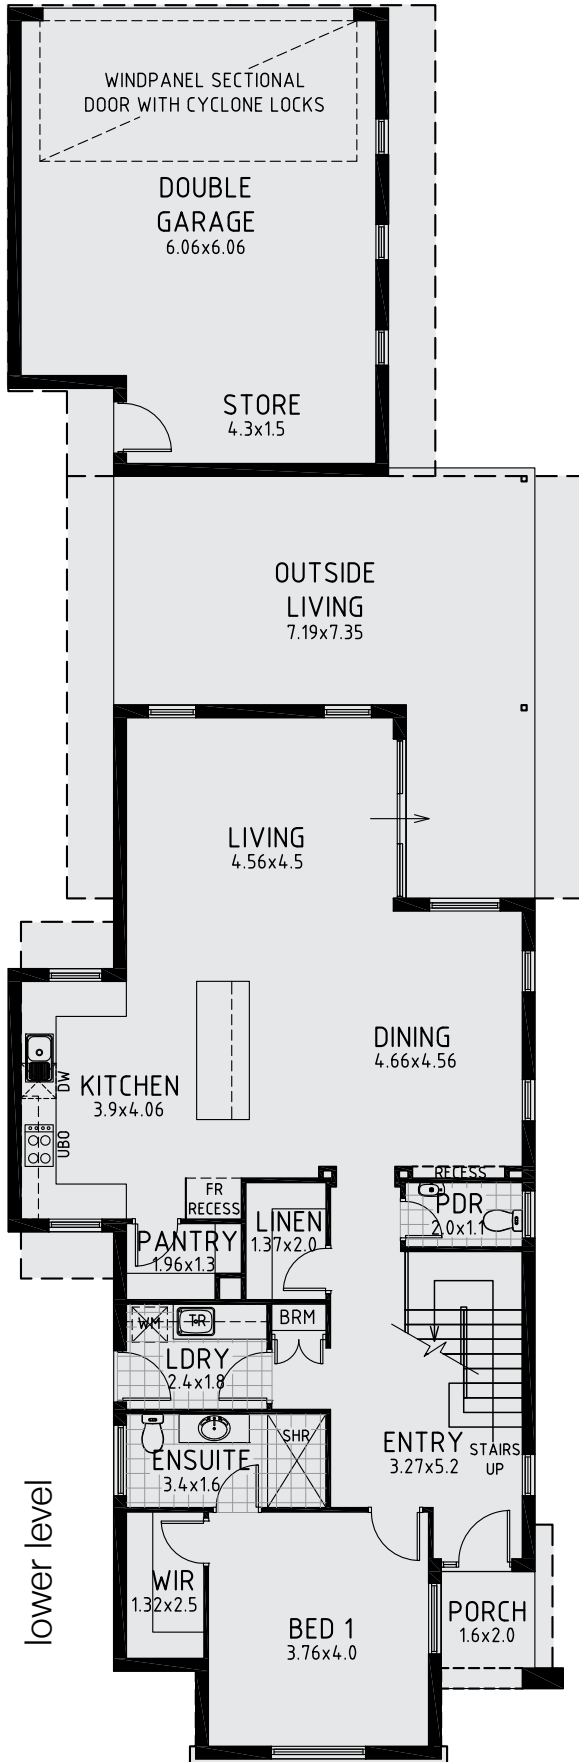

residential + commercial

the haven

the specs

Area	Size
Ground Level	122.95m <sup>2</sup>
Upper Level	90.84m <sup>2</sup>
Outside Living	35.72m <sup>2</sup>
Porch	3.37m <sup>2</sup>
Garage/Store	49.15m <sup>2</sup>
Balcony	6.78m <sup>2</sup>
<b>Total</b>	<b>308.81m<sup>2</sup></b>

lower level

upper level