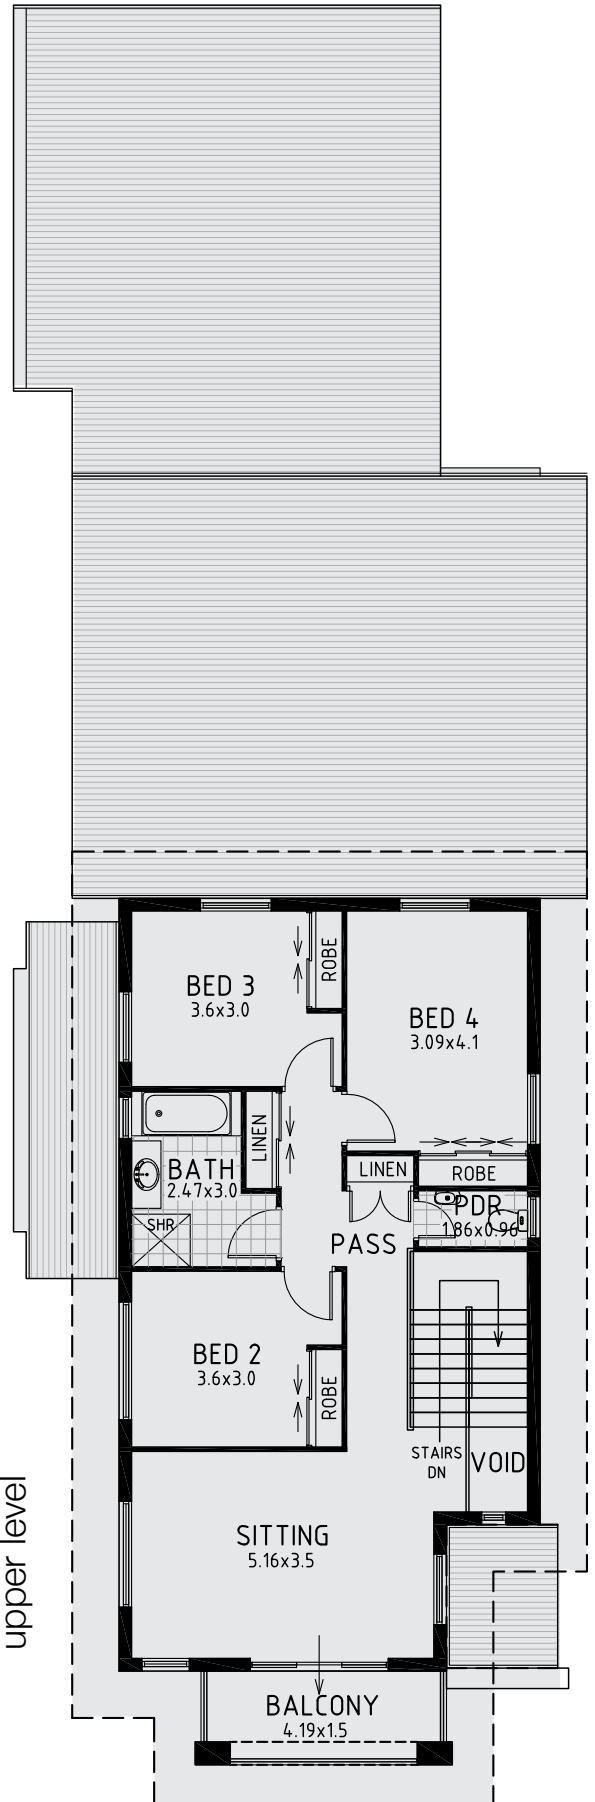

residential + commercial

the haven

the specs

Area	Size
Ground Level	122.95m <sup>2</sup>
Upper Level	90.84m <sup>2</sup>
Outside Living	35.72m <sup>2</sup>
Porch	3.37m <sup>2</sup>
Garage/Store	49.15m <sup>2</sup>
Balcony	6.78m <sup>2</sup>
<b>Total</b>	<b>308.81m<sup>2</sup></b>

lower level

upper level